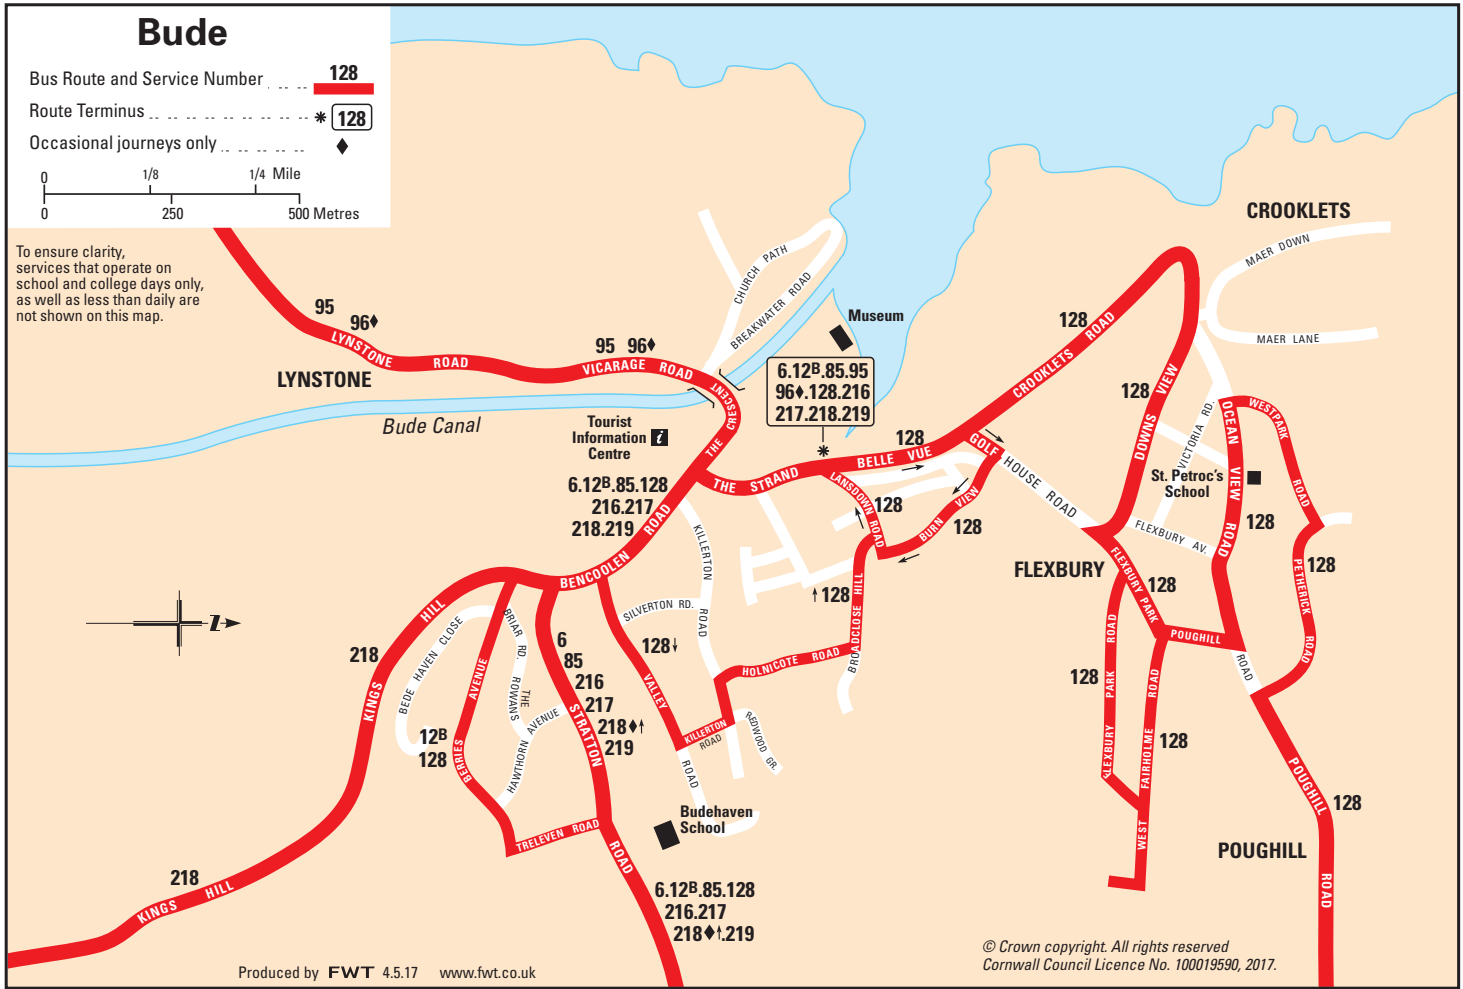

Bude

Bus Route and Service Number **128**

Route Terminus * **128**

Occasional journeys only ♦

0 1/8 1/4 Mile
0 250 500 Metres

To ensure clarity, services that operate on school and college days only, as well as less than daily are not shown on this map.

6.12^B.85.95
96♦.128.216
217.218.219

6.12^B.85.128
216.217
218.219

6.12^B.85.128
216.217
218♦.219