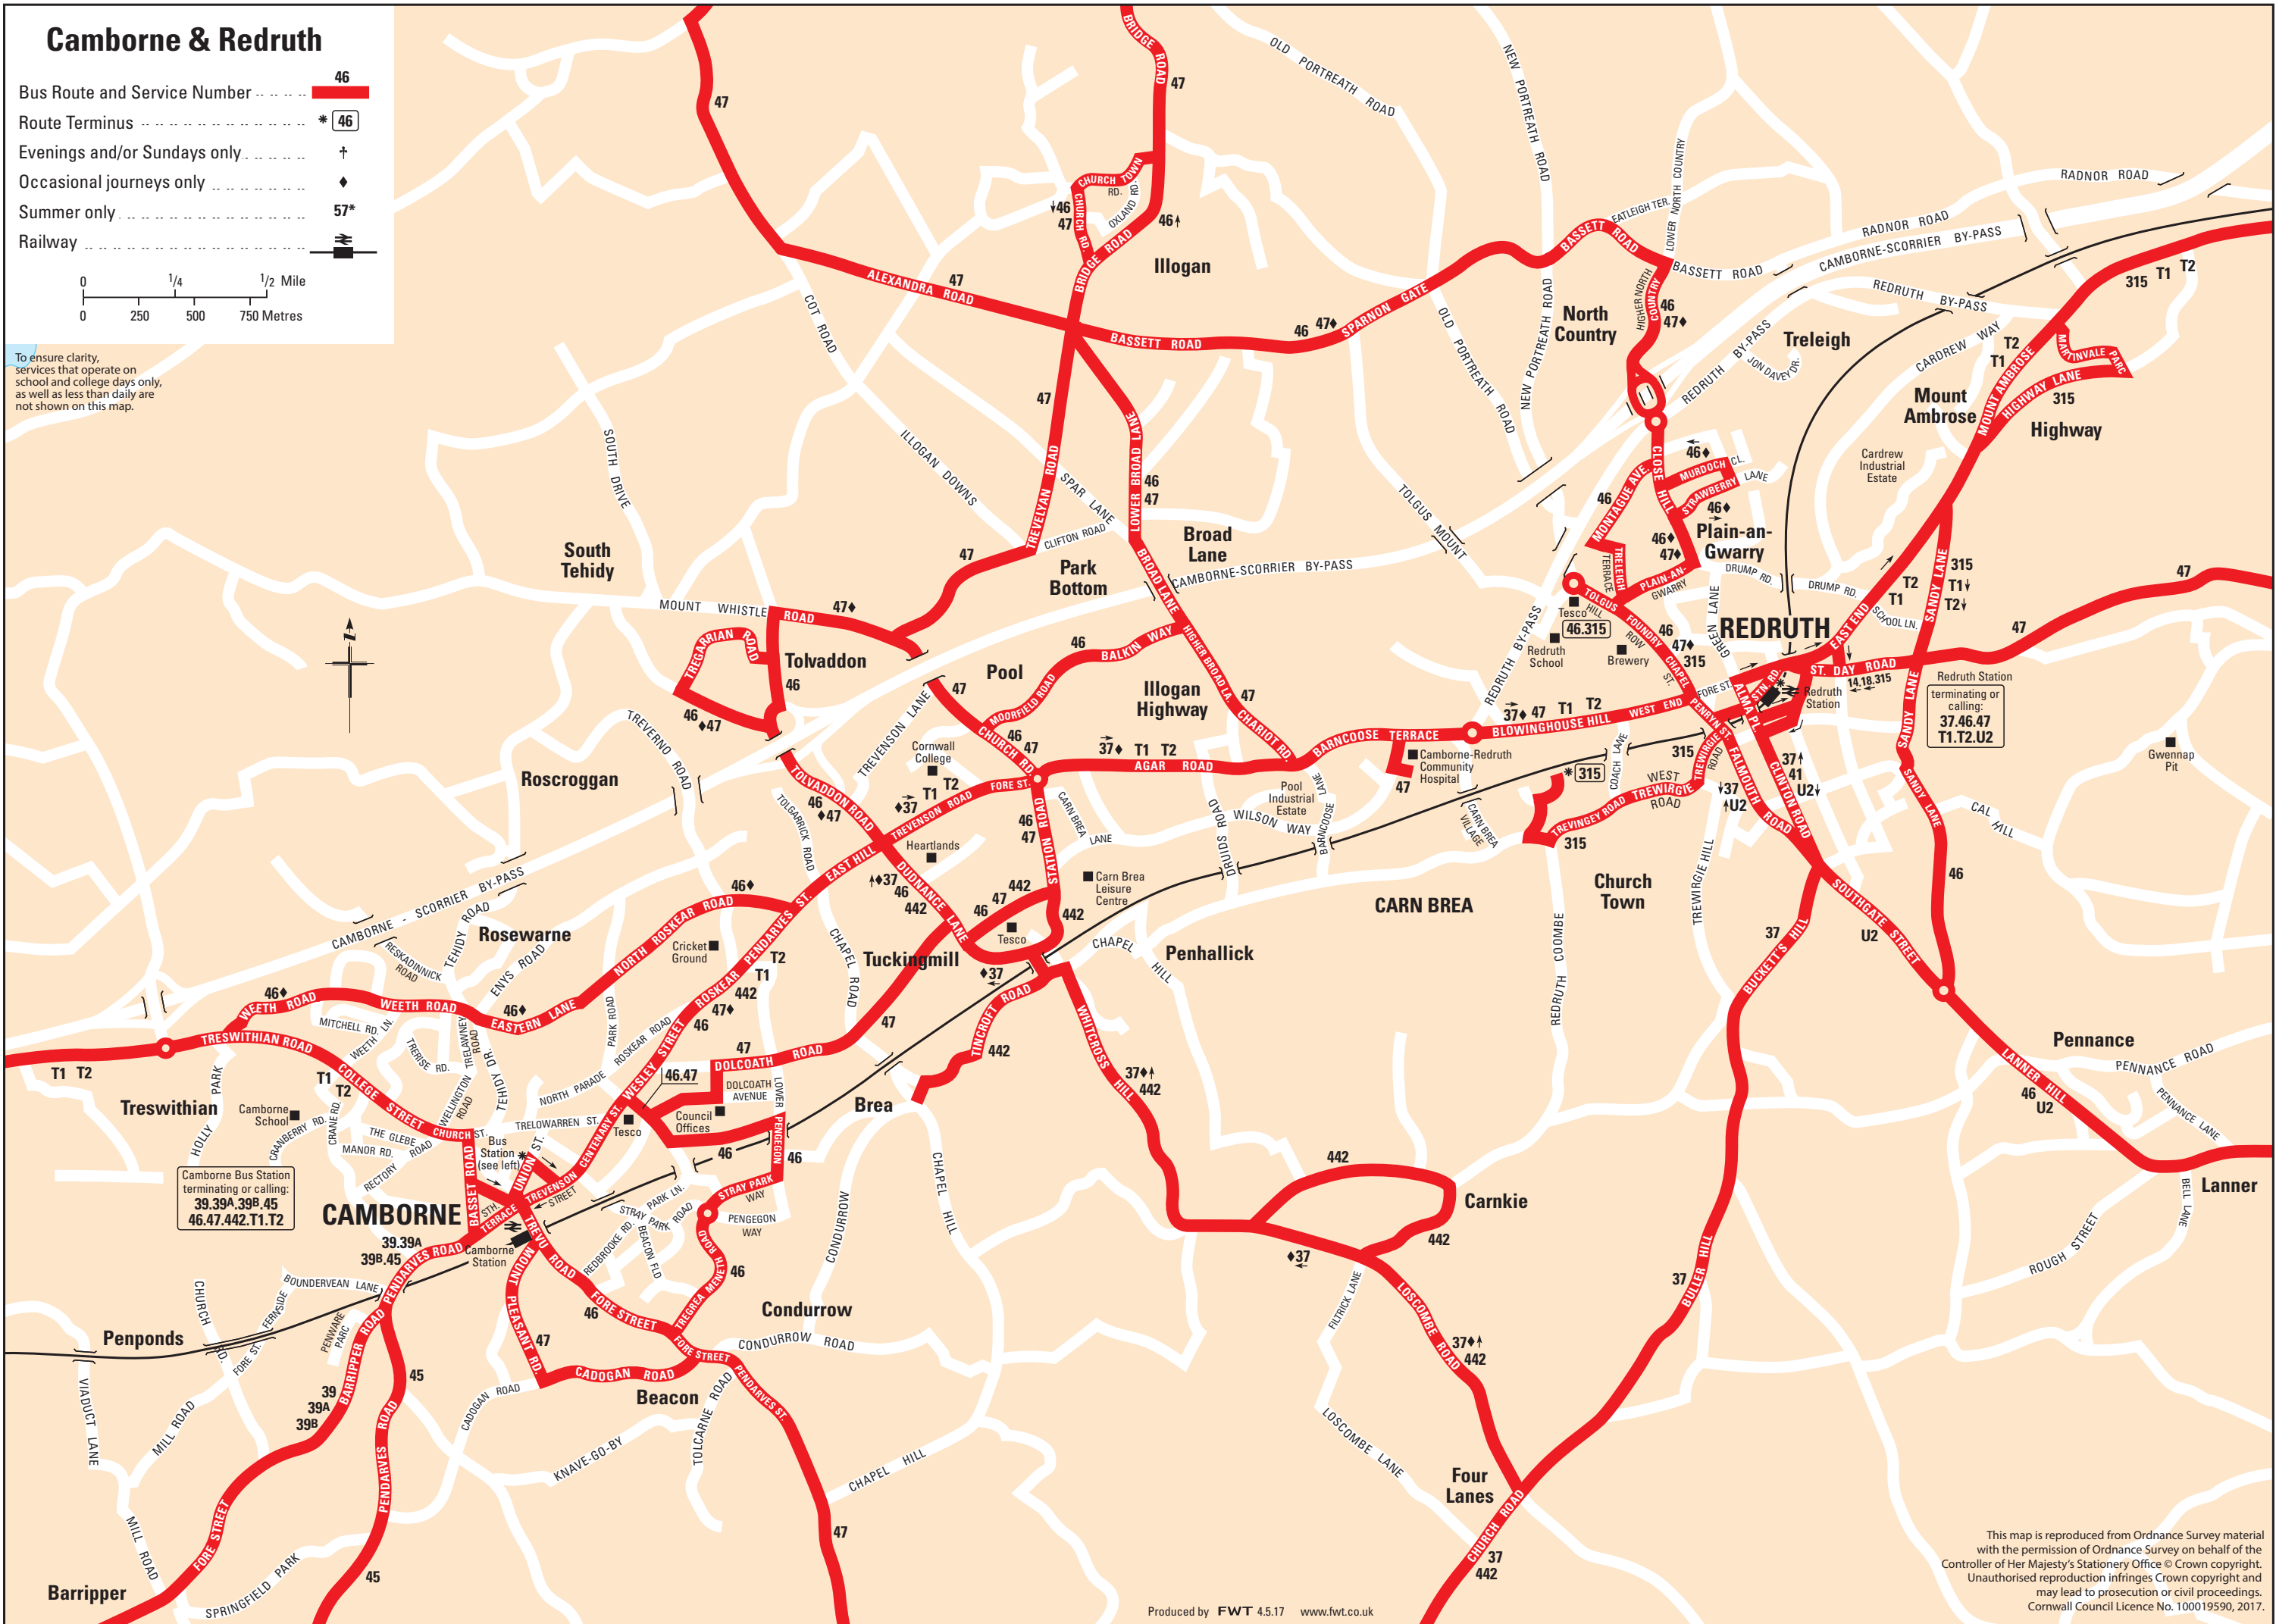

# Camborne & Redruth

- Bus Route and Service Number ..... **46**
- Route Terminus ..... \* **46**
- Evenings and/or Sundays only ..... †
- Occasional journeys only ..... ◆
- Summer only ..... 57\*
- Railway ..... 

To ensure clarity, services that operate on school and college days only, as well as less than daily are not shown on this map.

Redruth Station  
terminating or calling:  
37.46.47  
T1.T2.U2

Camborne Bus Station  
terminating or calling:  
39.39A.39B.45  
46.47.442.T1.T2