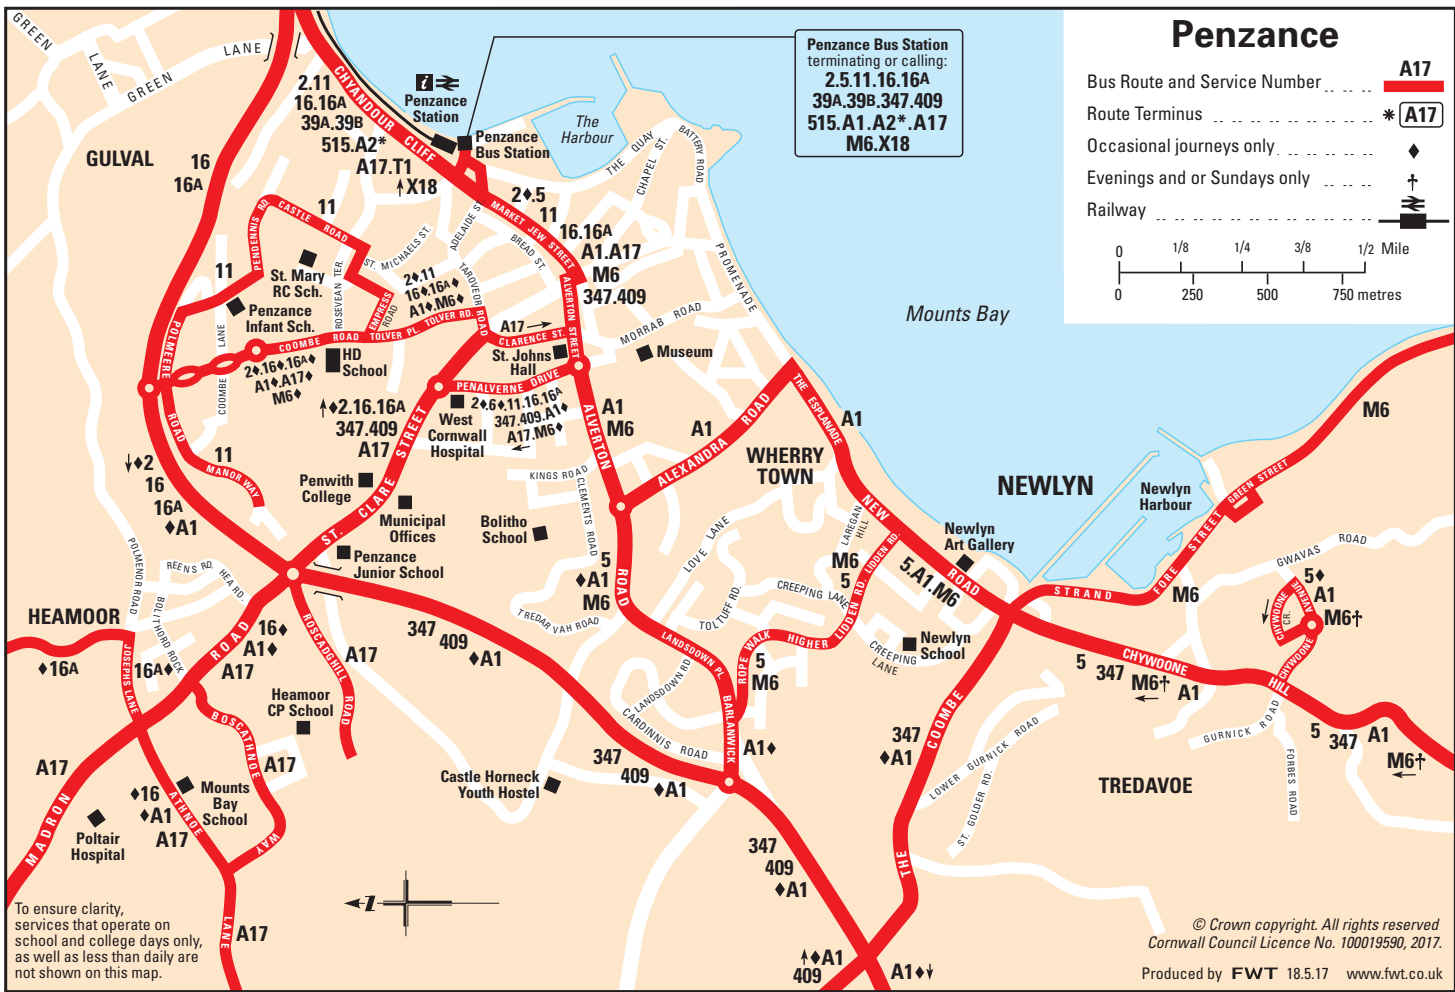

Penzance

Penzance Bus Station
terminating or calling:
2.5.11.16.16A
39A.39B.347.409
515.A1.A2*.A17
M6.X18

Bus Route and Service Number	A17
Route Terminus	* A17
Occasional journeys only	◆
Evenings and or Sundays only	†
Railway	✈

To ensure clarity, services that operate on school and college days only, as well as less than daily are not shown on this map.