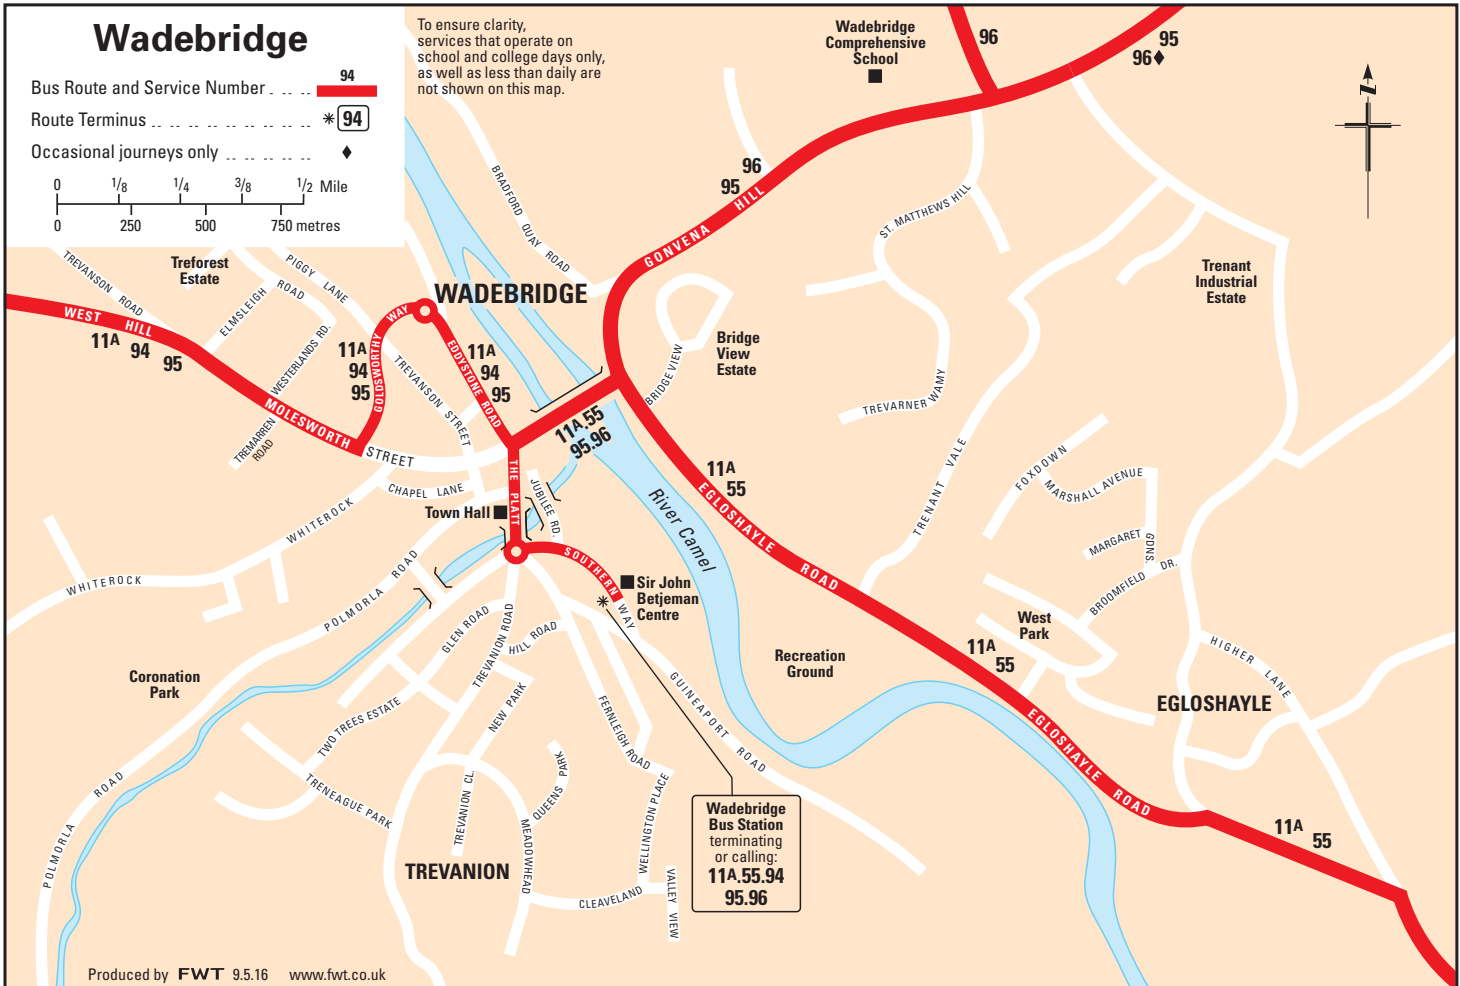

Wadebridge

Bus Route and Service Number **94**

Route Terminus * **94**

Occasional journeys only ♦

To ensure clarity, services that operate on school and college days only, as well as less than daily are not shown on this map.

Wadebridge Bus Station terminating or calling: **11A.55.94 95.96**